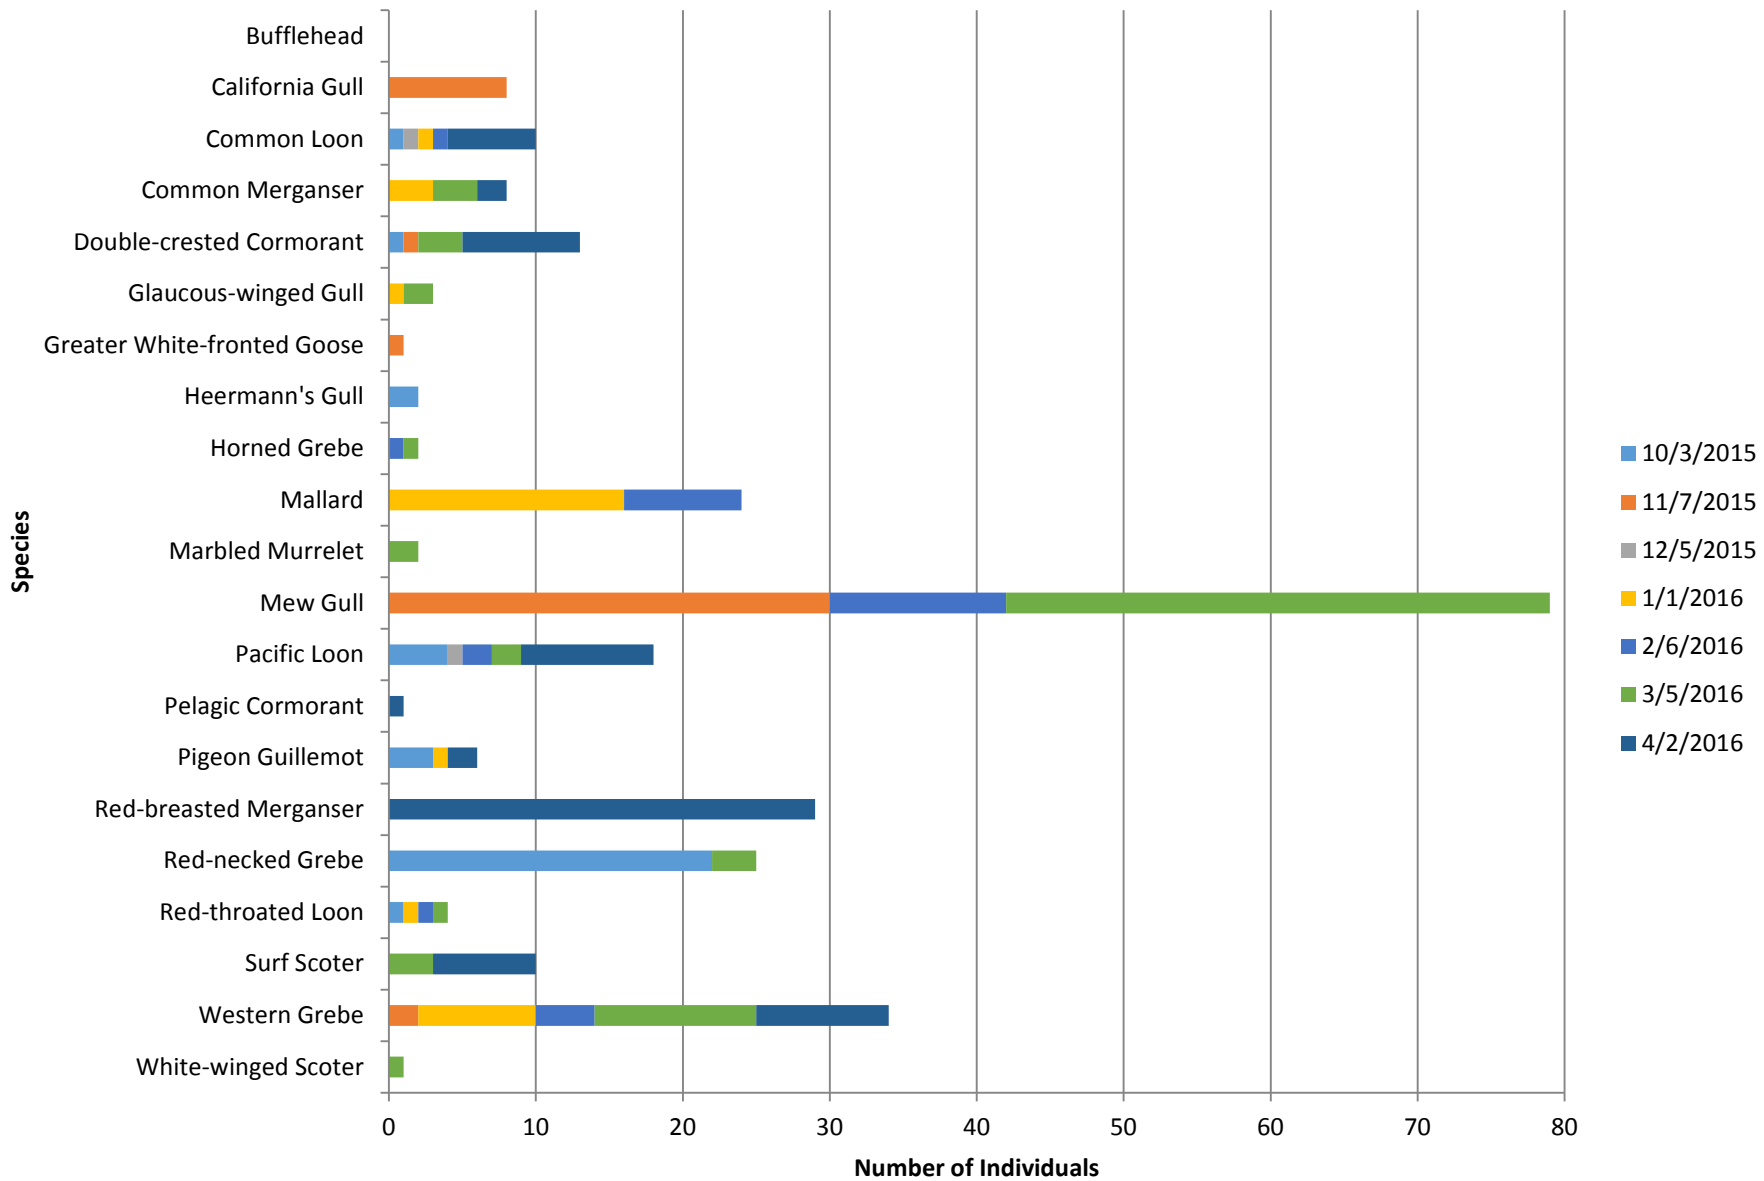

Elwah River West

Total number of birds by species recorded at site during survey season. Sightings color-coded by month.