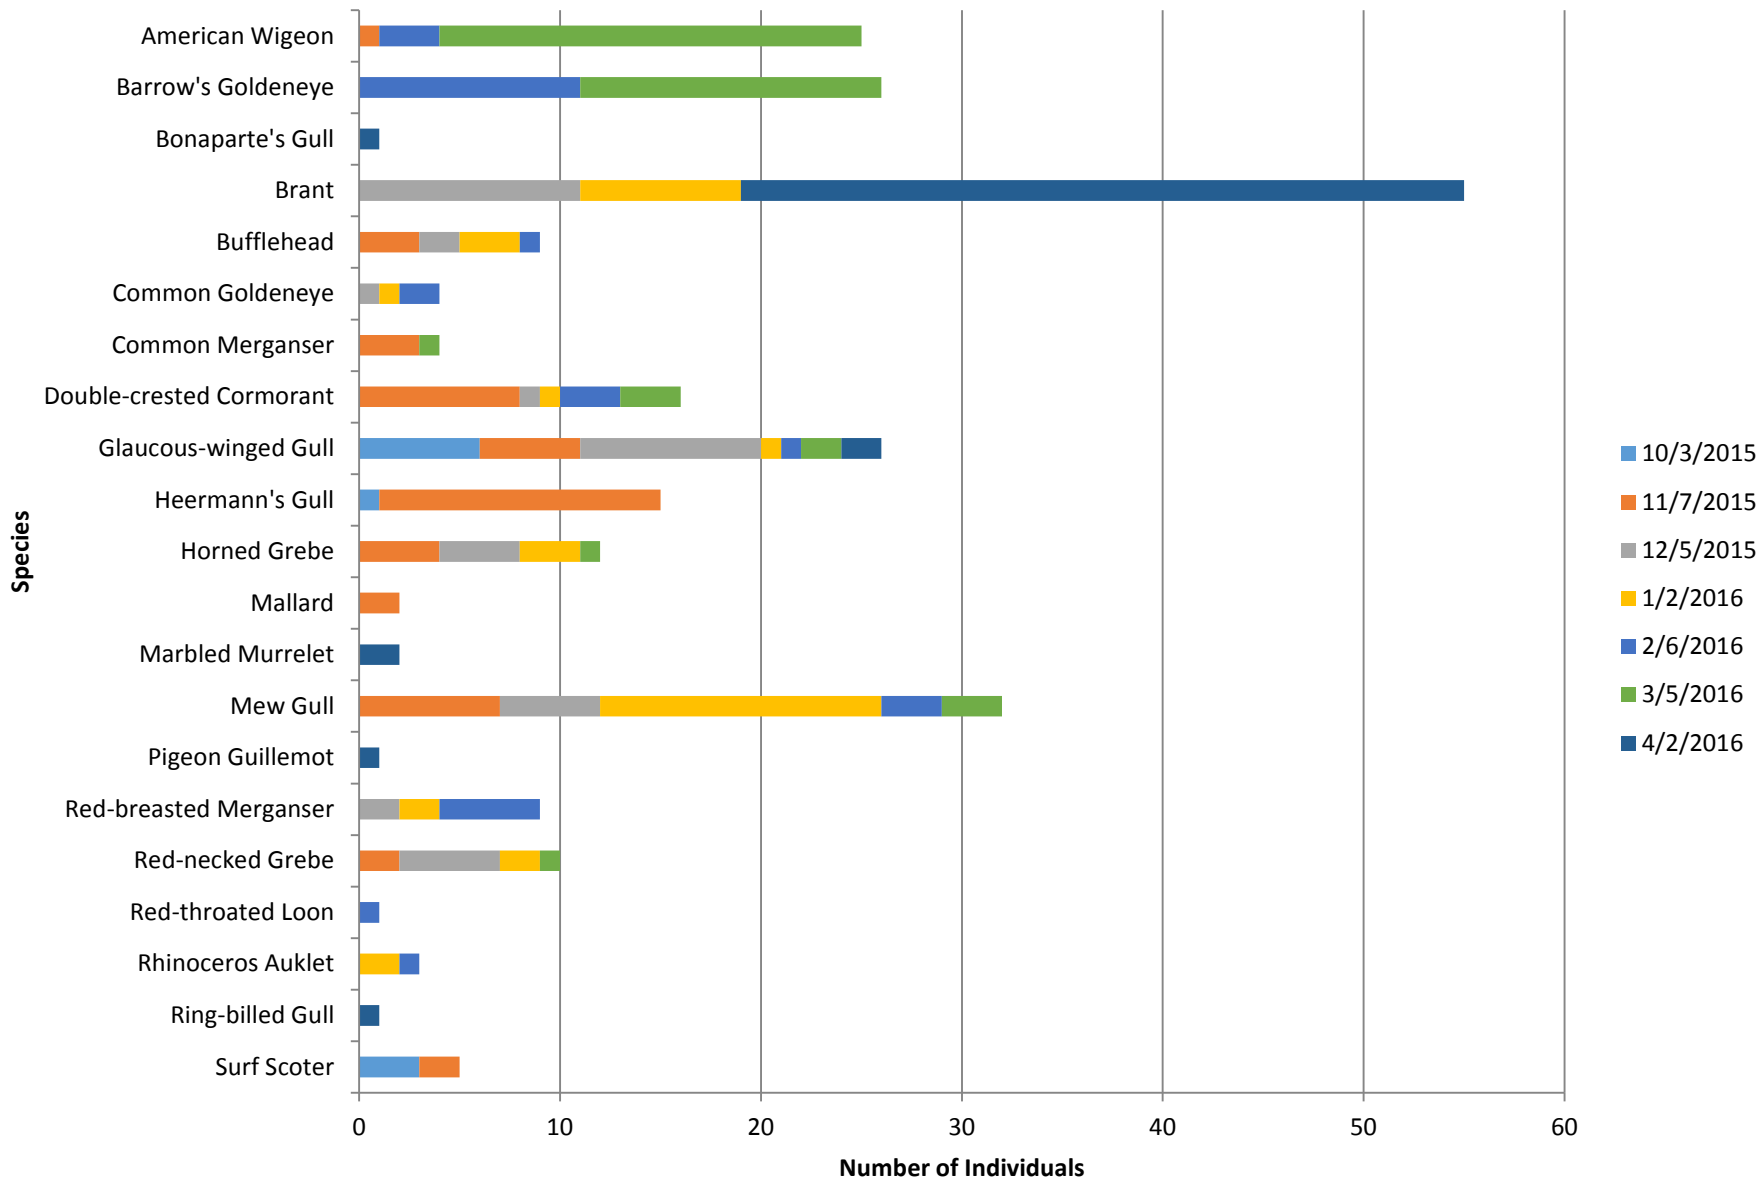

Golden Gardens

Total number of birds by species recorded at site during survey season. Sightings color-coded by month.