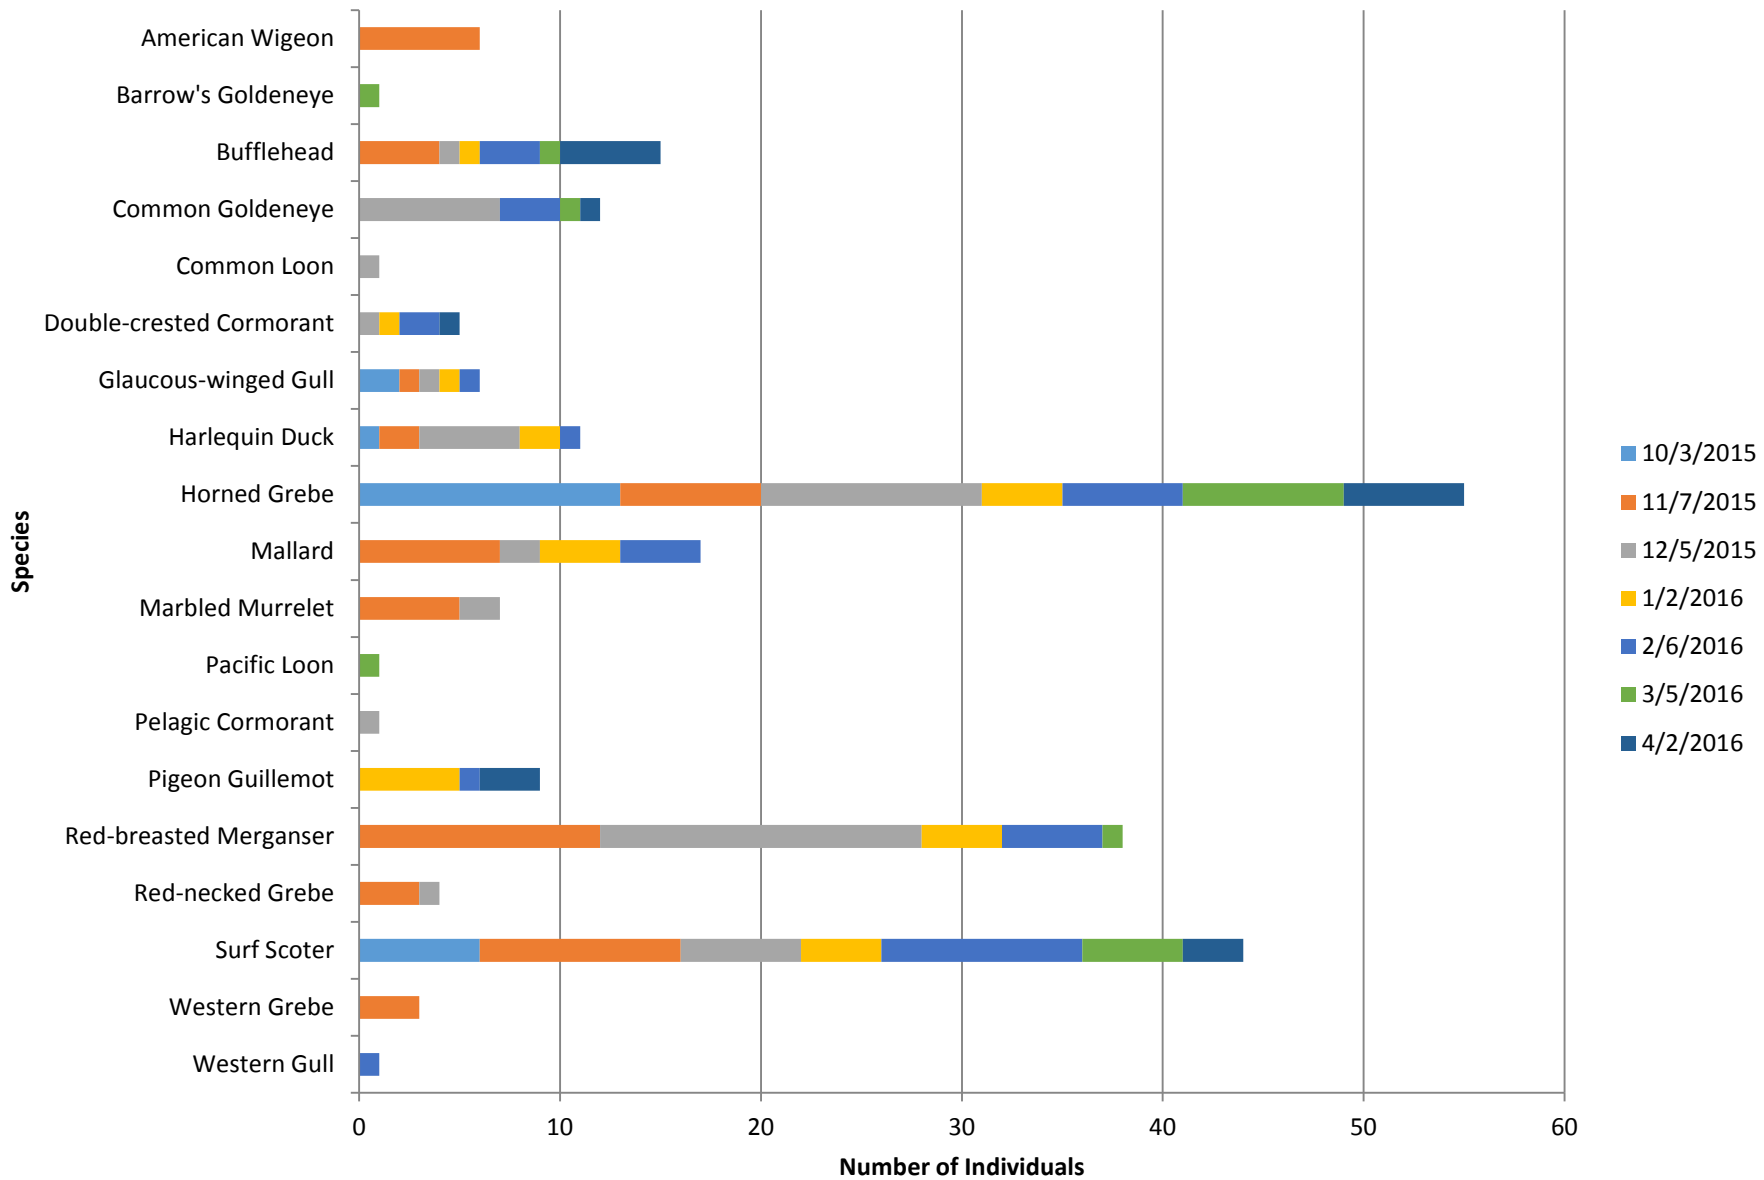

Lincoln Park

Total number of birds by species recorded at site during survey season. Sightings color-coded by month.