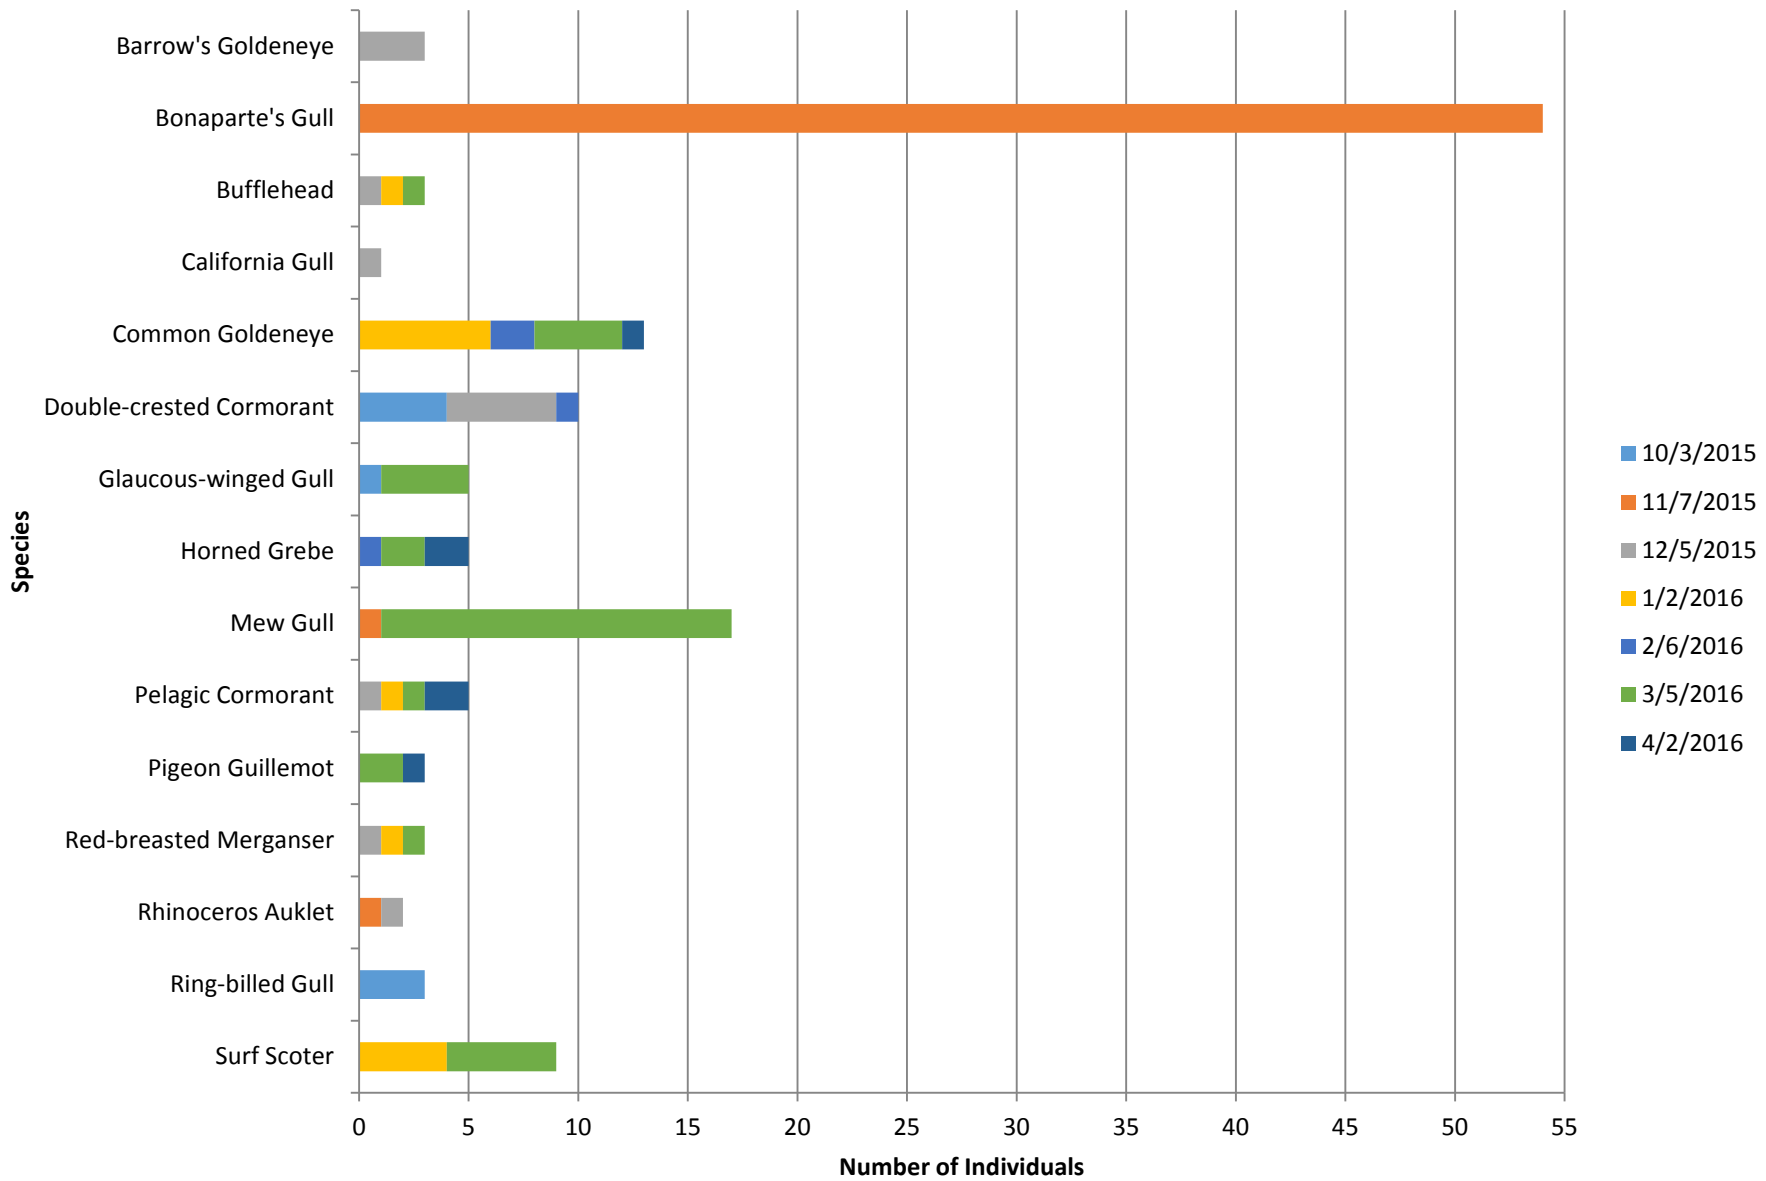

Sunrise Beach County Park

Total number of birds by species recorded at site during survey season. Sightings color-coded by month.