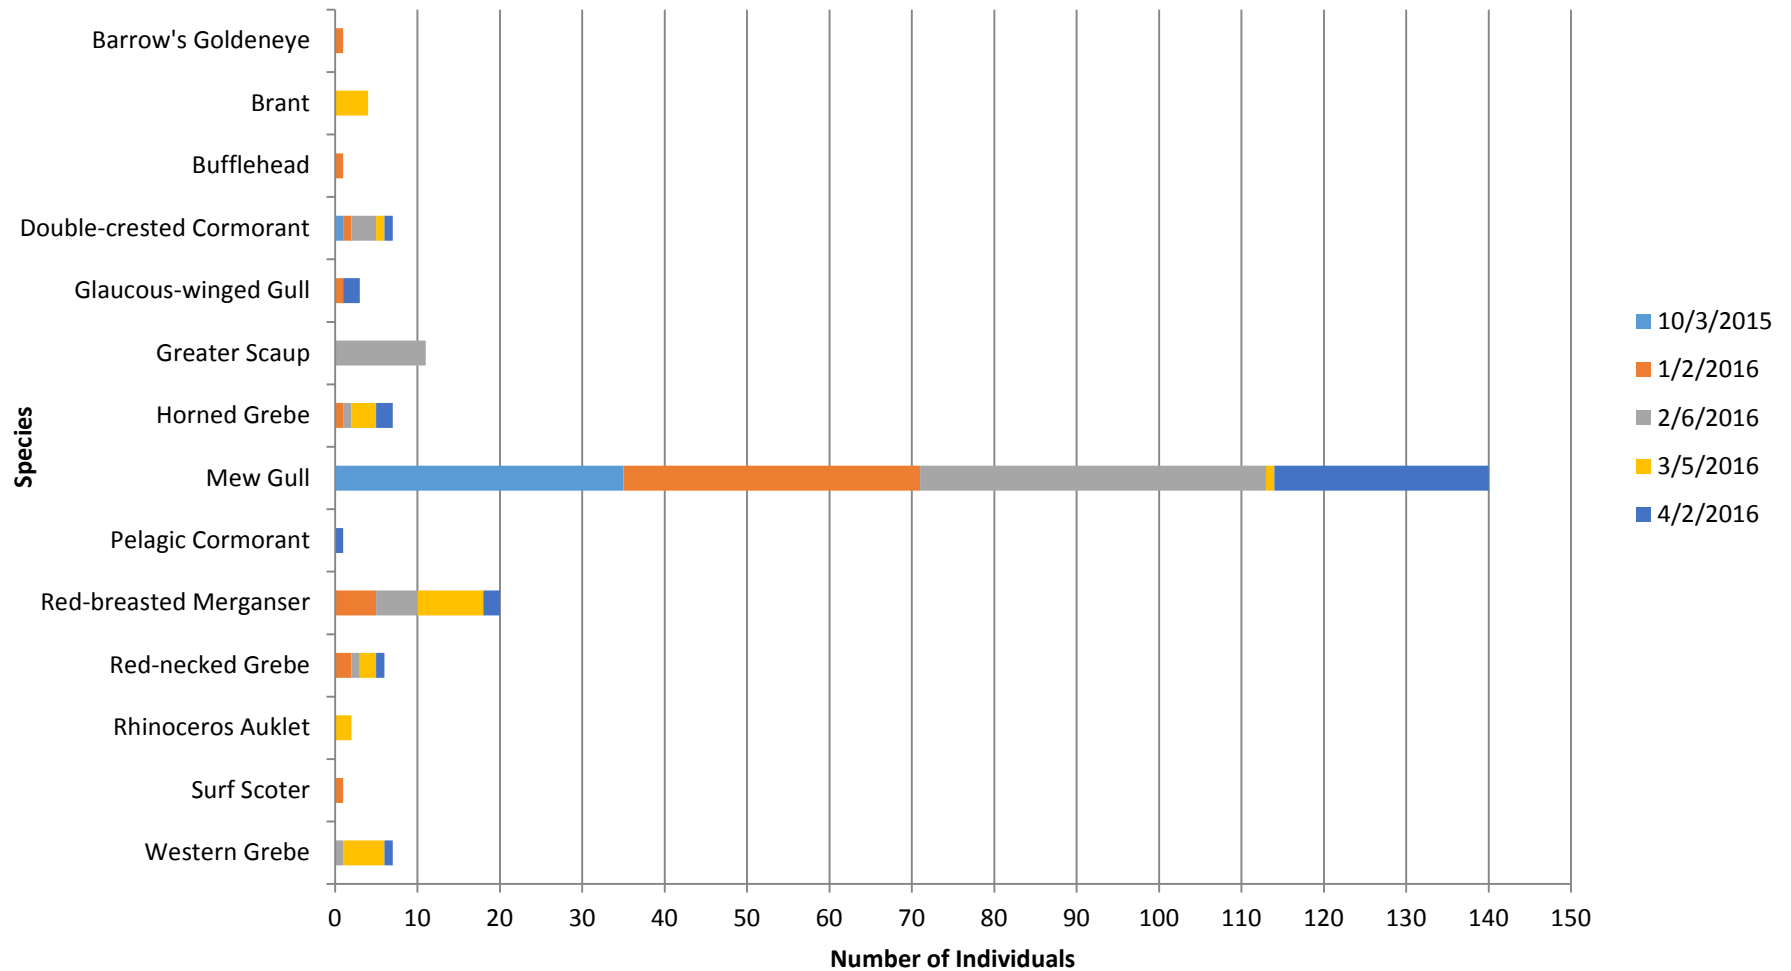

West Point North

Total number of birds by species recorded at site during survey season. Sightings color-coded by month.