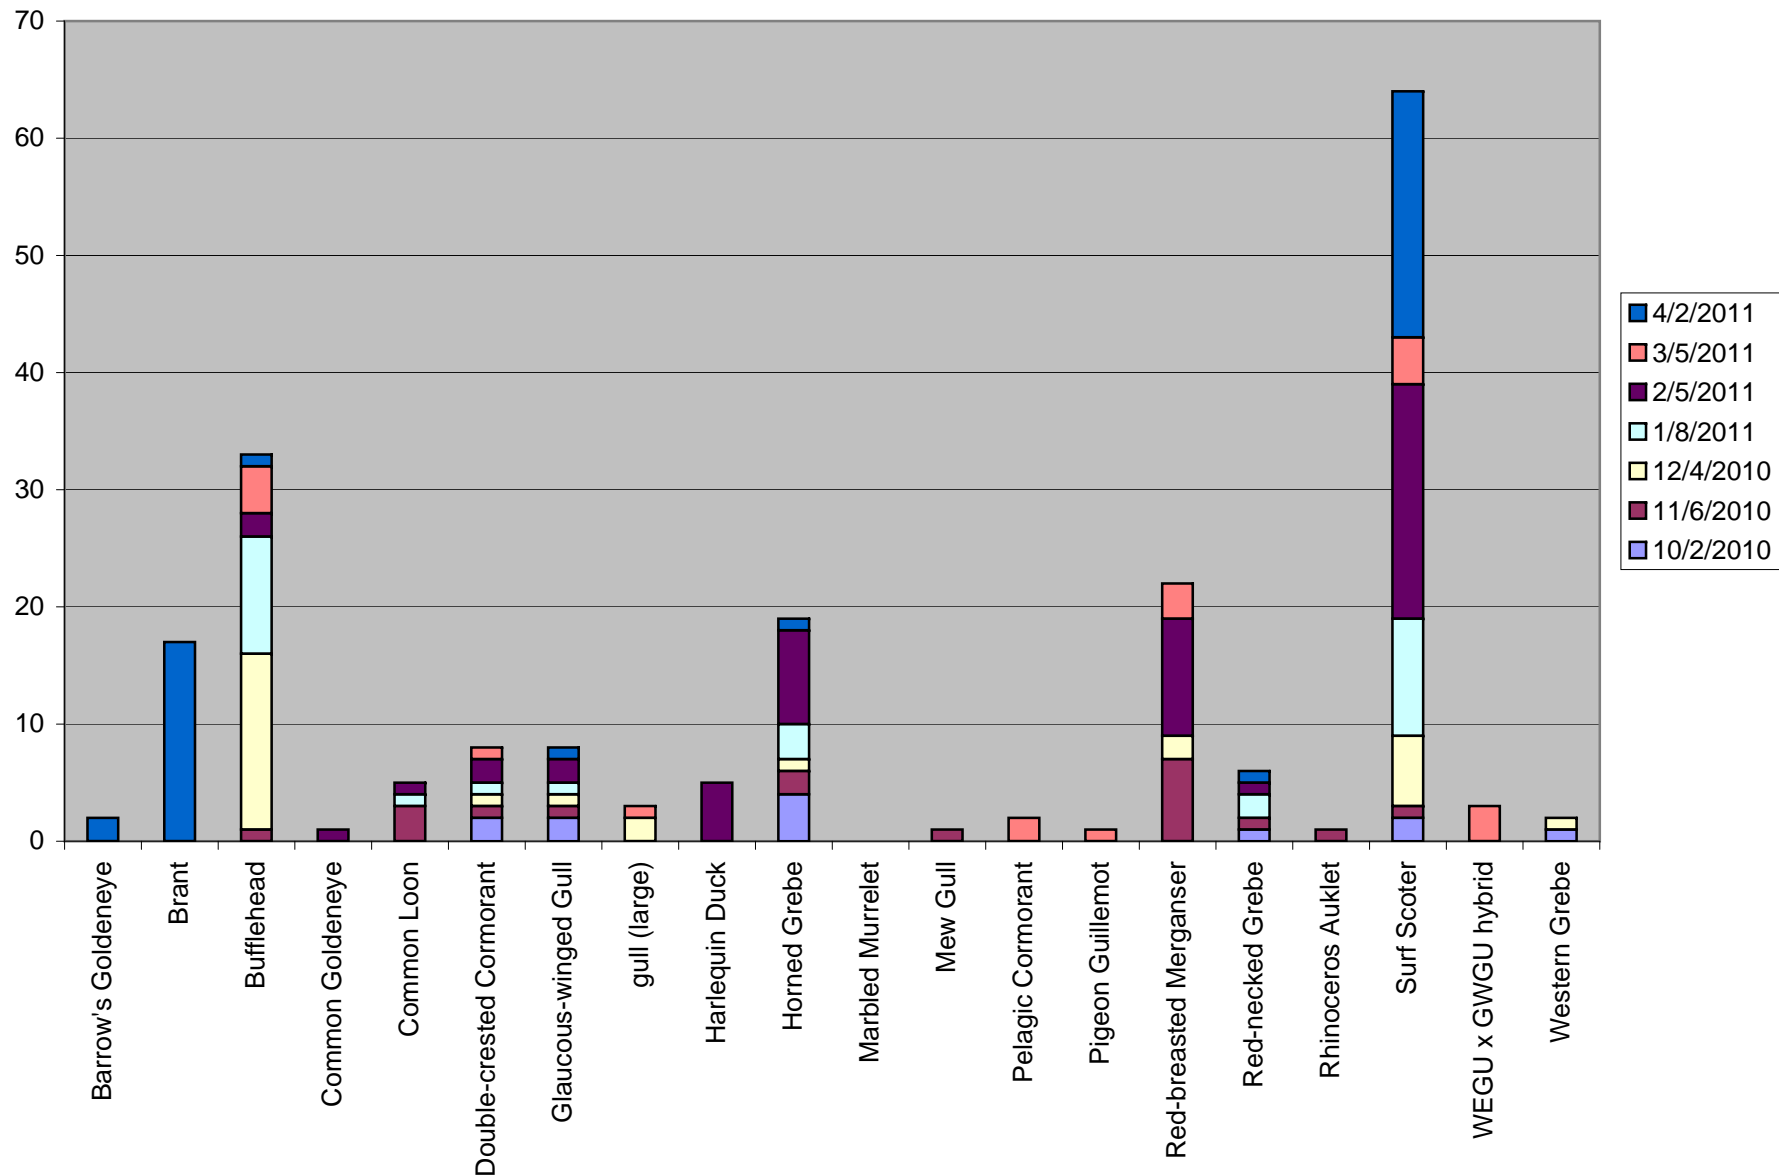

PSSS Site - Brace Point

Puget Sound Seabird Survey
 October 2010 - April 2011
www.seabirdsurvey.org

Total number of birds by species recorded at site during survey season. Sightings color-coded by month.
 Species without counts were a. beyond the 300m survey boundary b. in flight and/or c. seen after the completion of the survey.