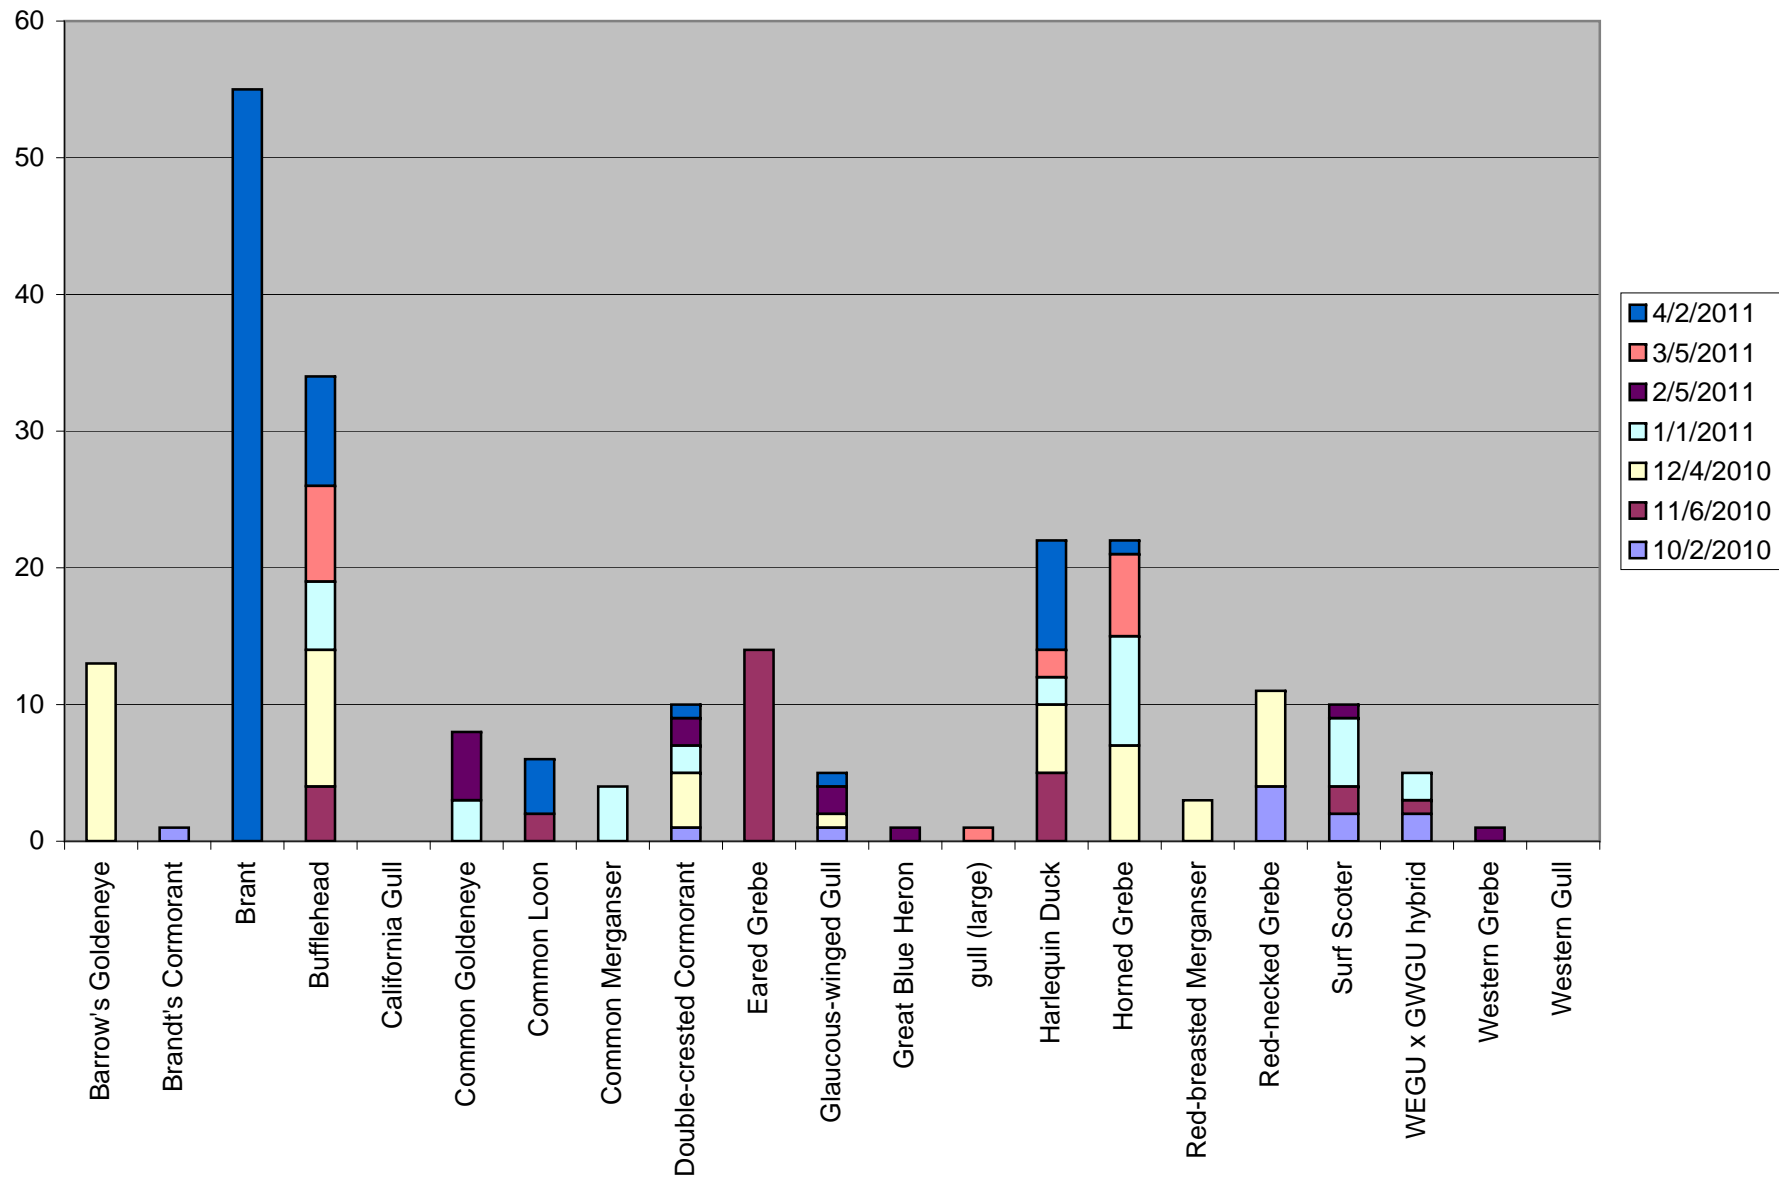

PSSS Site - Lowman Park

Puget Sound Seabird Survey
 October 2010 - April 2011
www.seabirdsurvey.org

Total number of birds by species recorded at site during survey season. Sightings color-coded by month.
 Species without counts were a. beyond the 300m survey boundary b. in flight and/or c. seen after the completion of the survey.