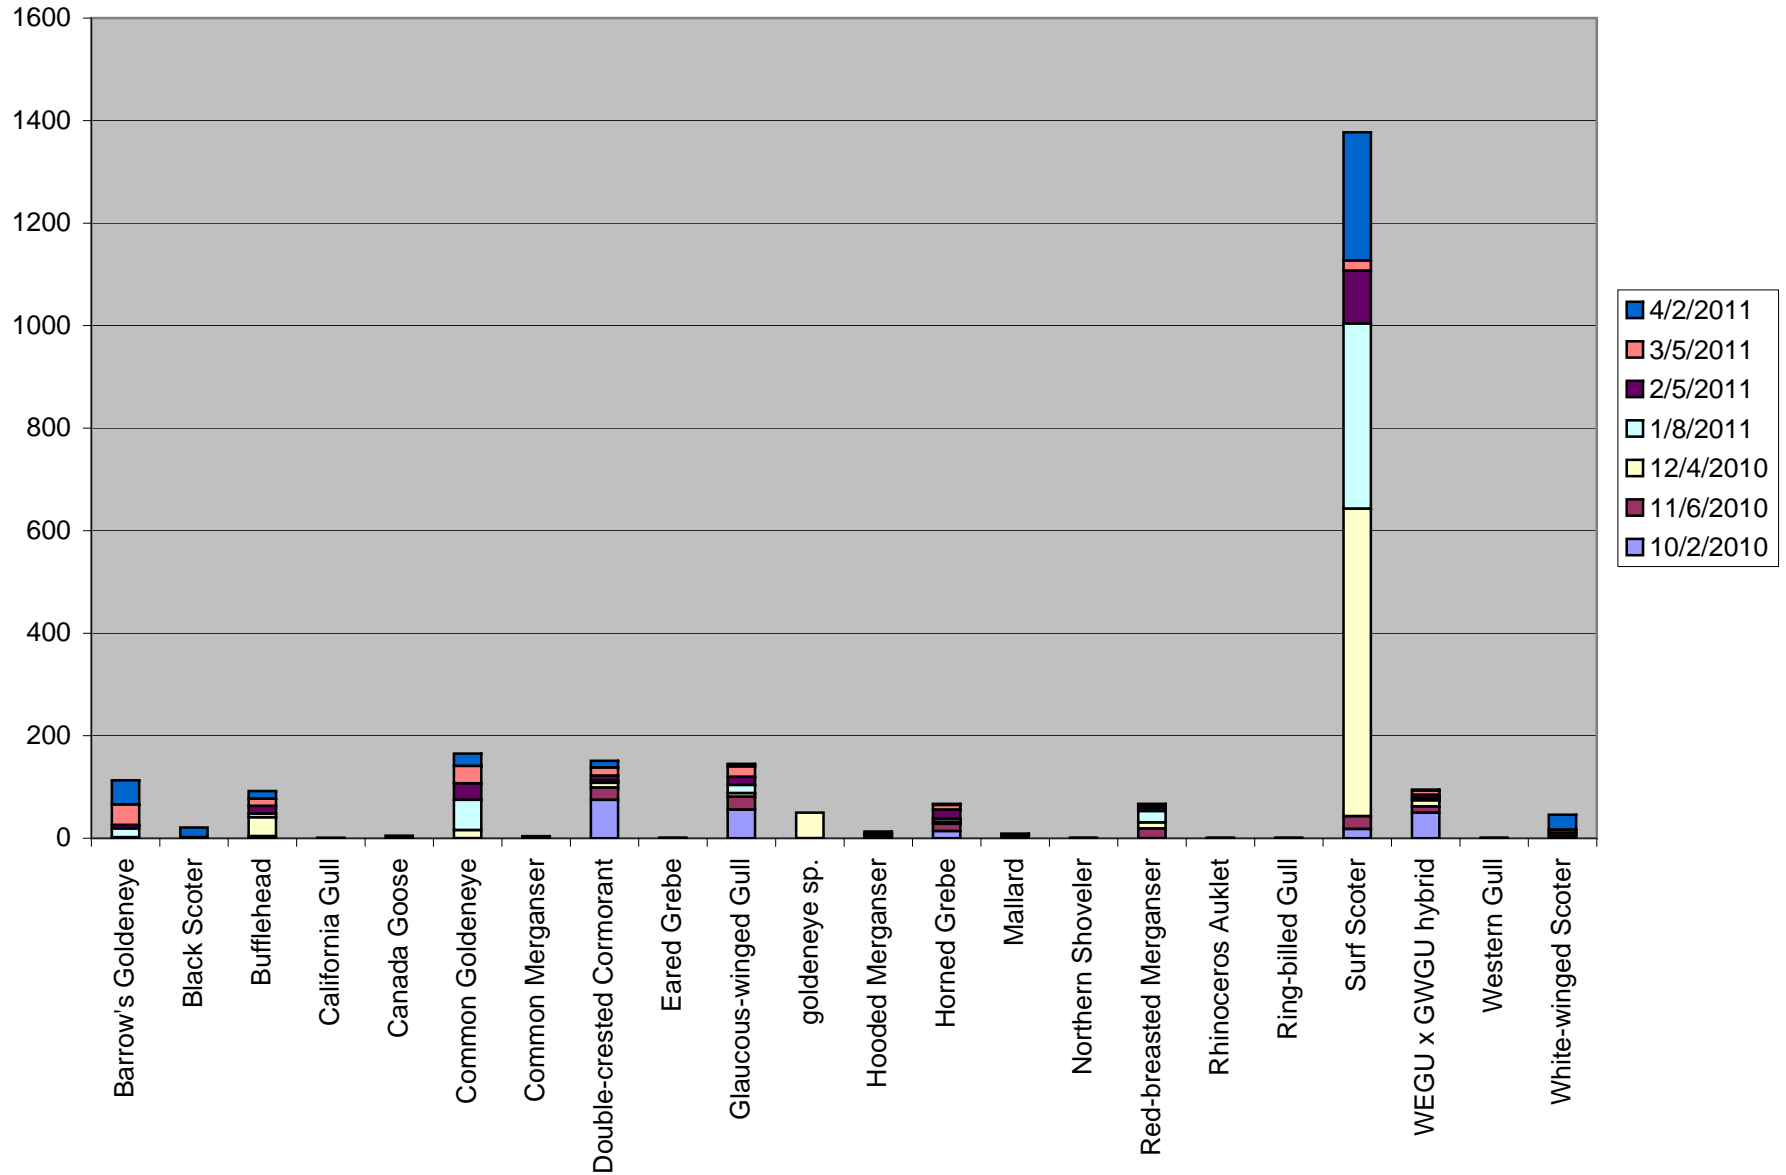

PSSS Site - Purdy Spit North

Puget Sound Seabird Survey  
 October 2010 - April 2011  
[www.seabirdsurvey.org](http://www.seabirdsurvey.org)

Total number of birds by species recorded at site during survey season. Sightings color-coded by month.  
 Species without counts were a. beyond the 300m survey boundary b. in flight and/or c. seen after the completion of the survey.