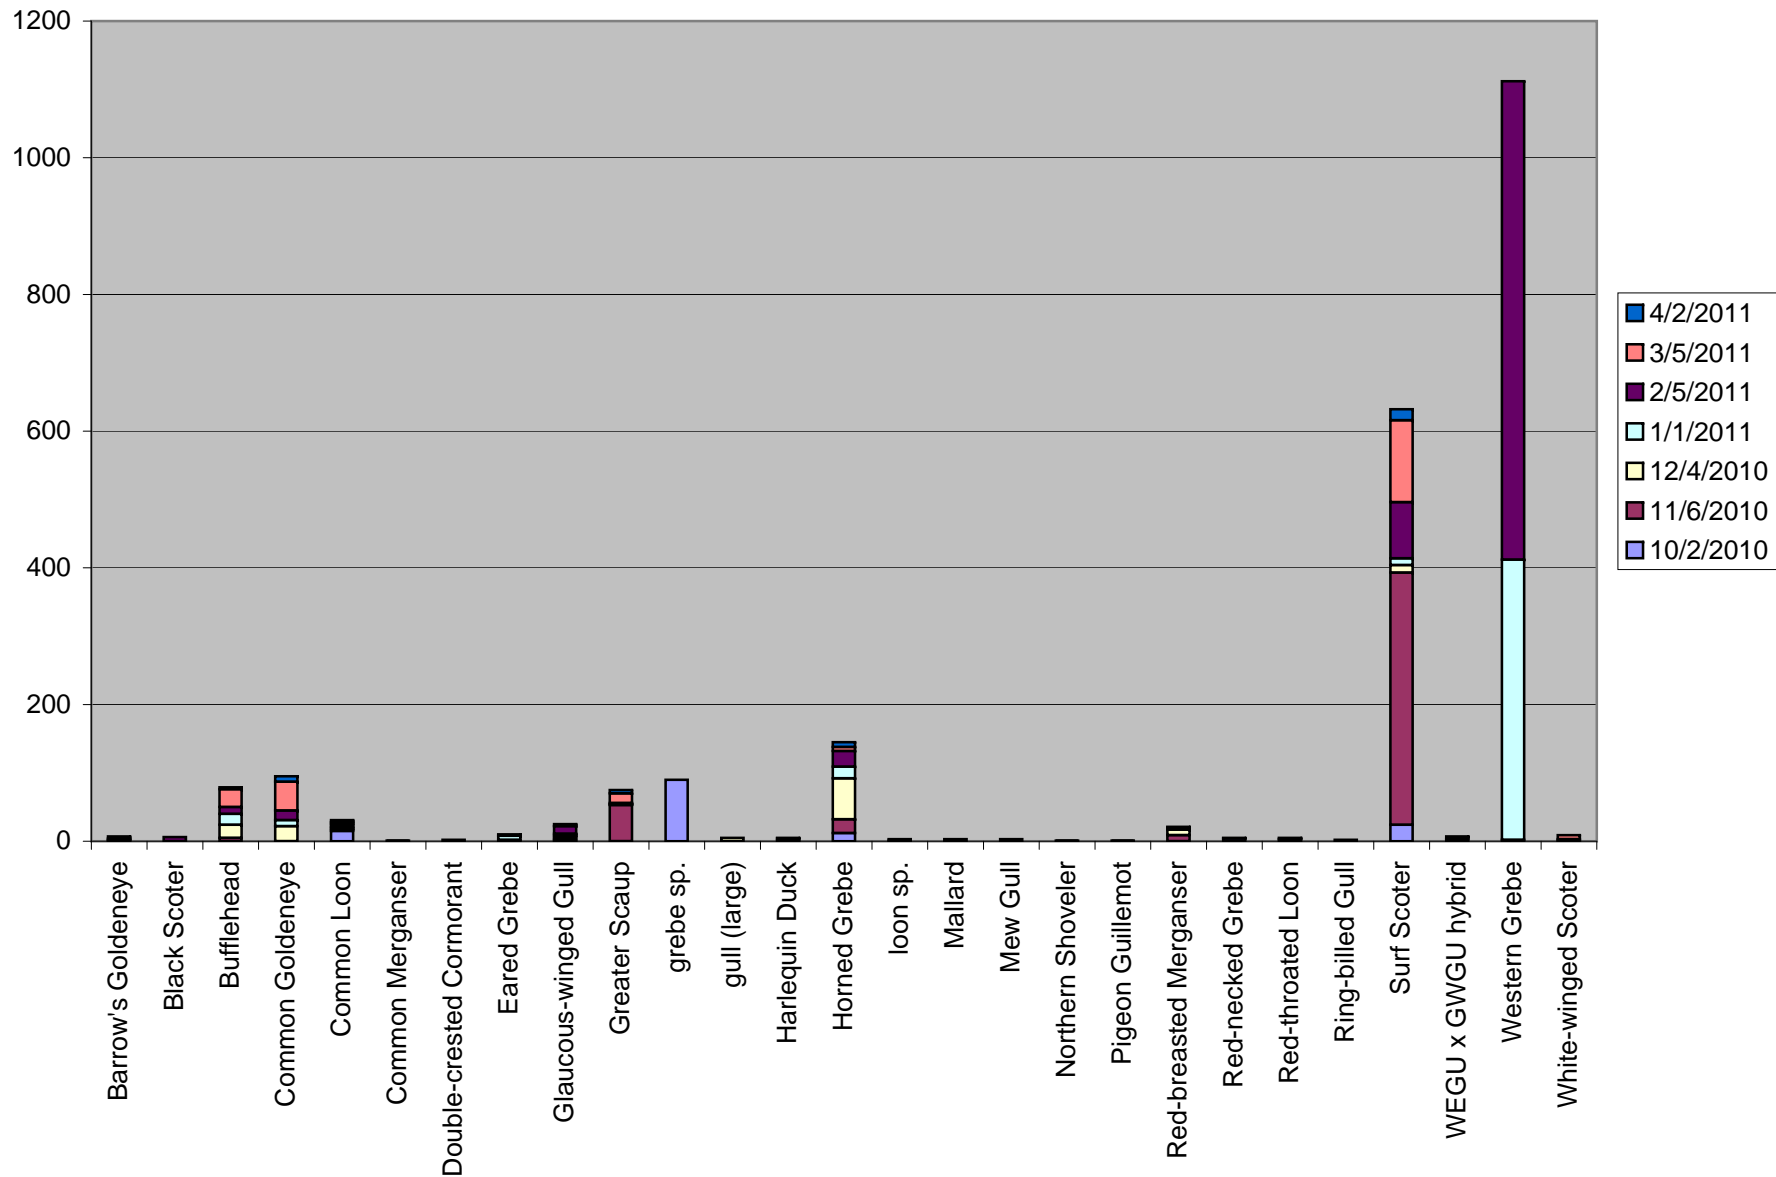

PSSS Site - Purdy Spit South

Puget Sound Seabird Survey
 October 2010 - April 2011
www.seabirdsurvey.org

Total number of birds by species recorded at site during survey season. Sightings color-coded by month.
 Species without counts were a. beyond the 300m survey boundary b. in flight and/or c. seen after the completion of the survey.