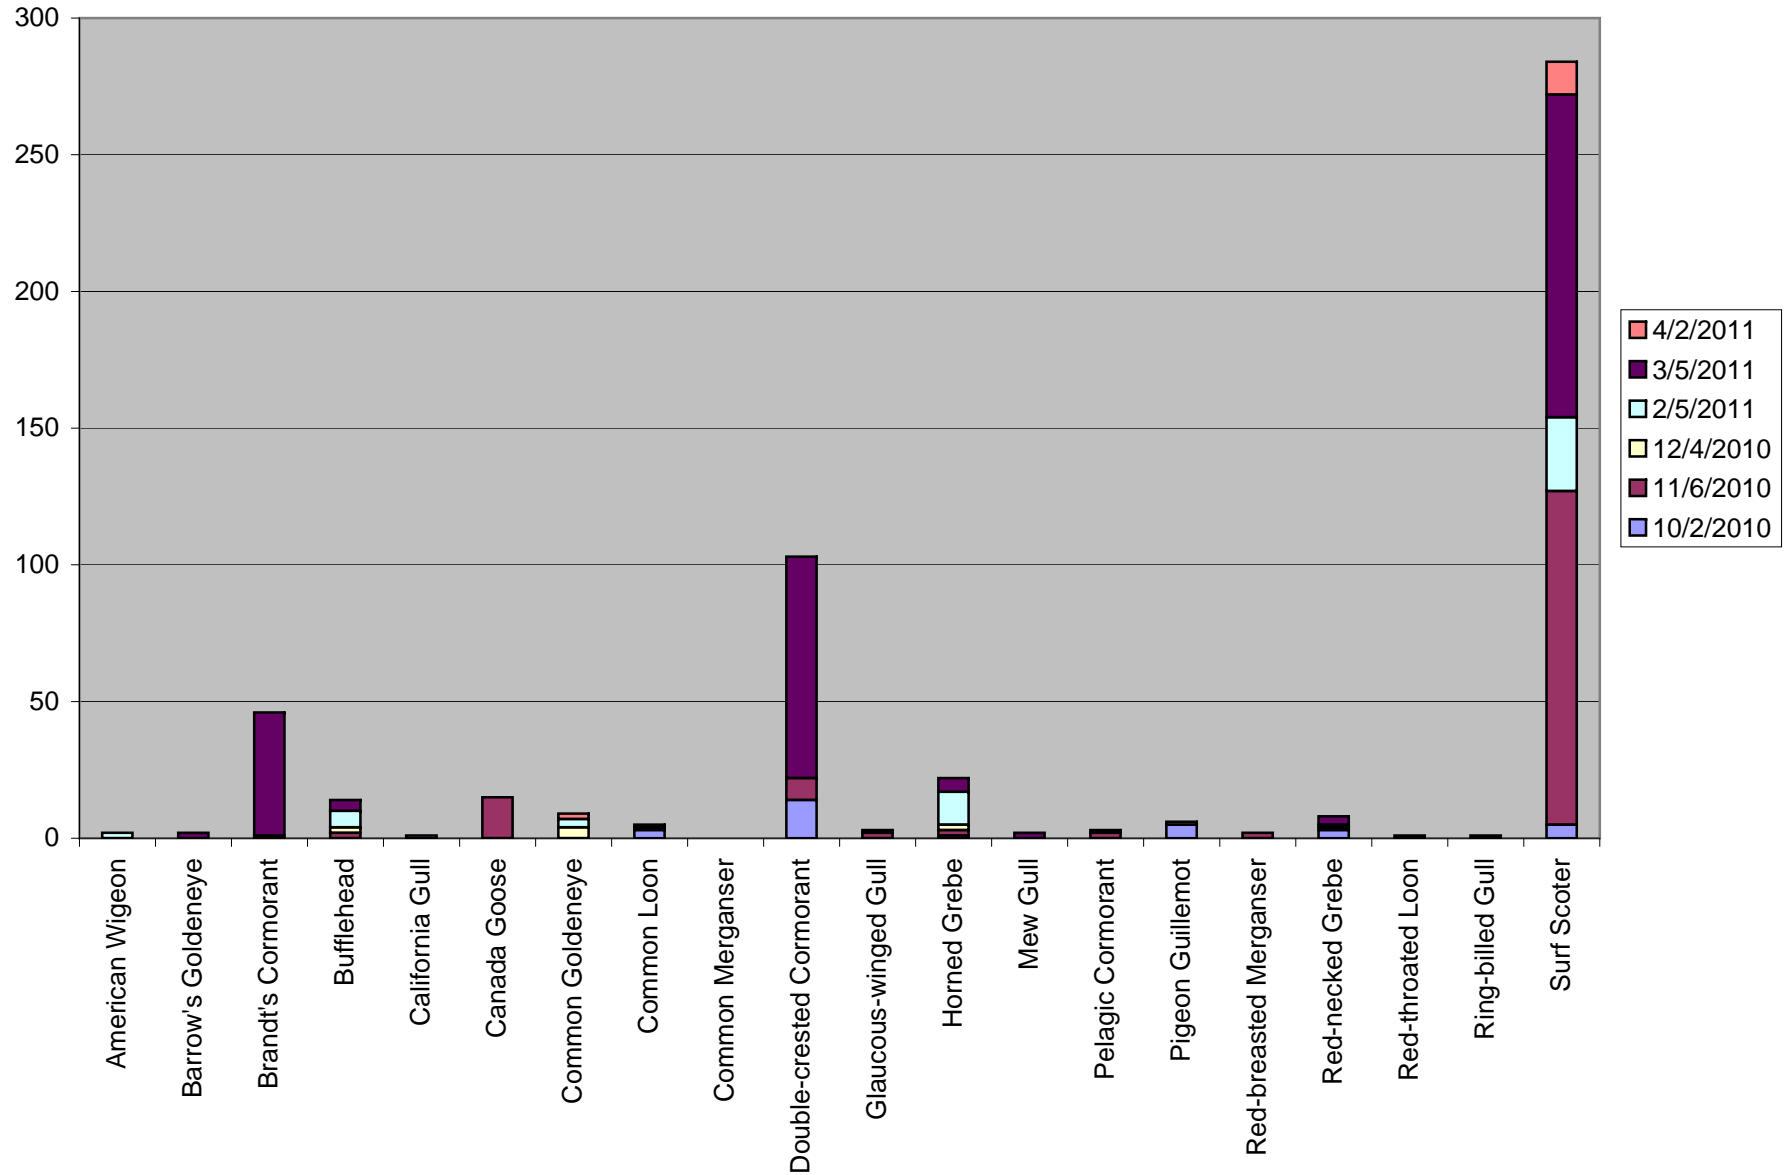

PSSS Site - Totten Inlet (private)

Puget Sound Seabird Survey
 October 2010 - April 2011
www.seabirdsurvey.org

Total number of birds by species recorded at site during survey season. Sightings color-coded by month.
 Species without counts were a. beyond the 300m survey boundary b. in flight and/or c. seen after the completion of the survey.